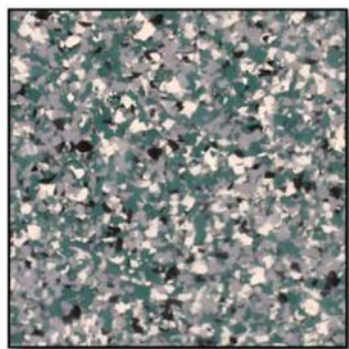

Serpentine