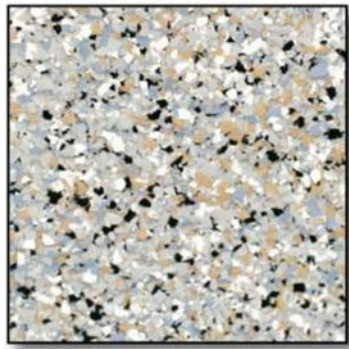

# Petra Chip System Color Selection Guide

Cloud

Glacier

Cappuccino

Earth

Nutmeg

Metallic Brown

Charcoal