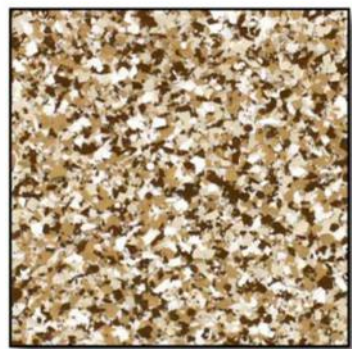

# Petra Chip System Color Selection Guide

Cloud

Glacier

Cappuccino

Earth

Nutmeg

Metallic Brown

Charcoal