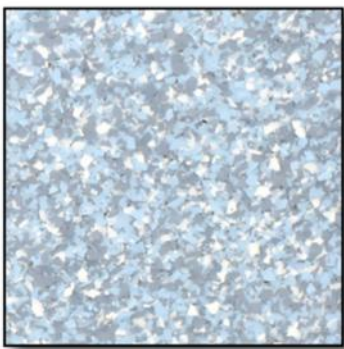

# Petra Chip System Color Selection Guide

Cloud

Glacier

Cappuccino

Earth

Nutmeg

Metallic Brown

Charcoal