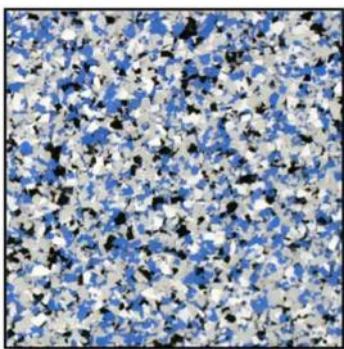

# Petra Chip System Color Selection Guide

Cloud

Glacier

Cappuccino

Earth

Nutmeg

Metallic Brown

Charcoal