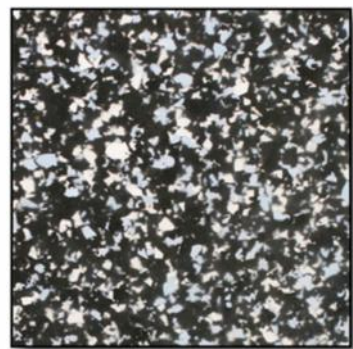

# Petra Chip System Color Selection Guide

Cloud

Glacier

Cappuccino

Earth

Nutmeg

Metallic Brown

Charcoal

Oceanside

Sahara

Almond

Serpentine

Indigo

**Distributed by:** Coatings Hub | (833) 3-COAT IT | [service@coatingshub.com](mailto:service@coatingshub.com) | [coatingshub.com](http://coatingshub.com)

Important: Colors shown are approximations only, final coating may vary.