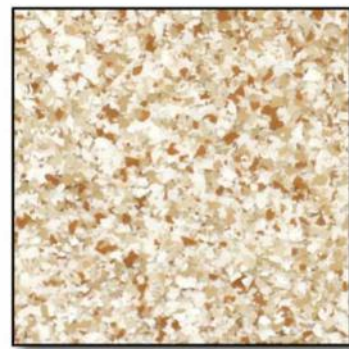

Petra Chip System Color Selection Guide

Almond

Distributed by: Coatings Hub | (833) 3-COAT IT | service@coatingshub.com | coatingshub.com

Important: Colors shown are approximations only, final coating may vary.