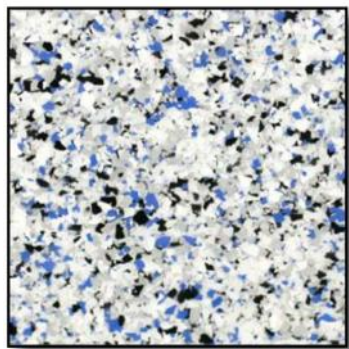

# Petra Chip System Color Selection Guide

Cloud

Glacier

Cappuccino

Earth

Nutmeg

Metallic Brown

Charcoal

Oceanside

Sahara

Almond

Serpentine

Indigo

**Distributed by:** Coatings Hub | (833) 3-COAT IT | [service@coatingshub.com](mailto:service@coatingshub.com) | [coatingshub.com](http://coatingshub.com)

Important: Colors shown are approximations only, final coating may vary.