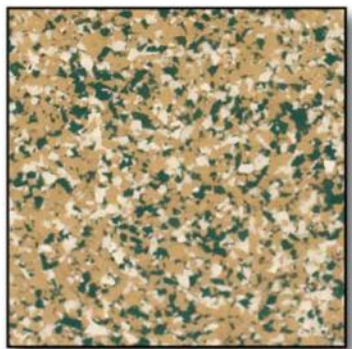

Petra Chip System Color Selection Guide

Sahara

Distributed by: Coatings Hub | (833) 3-COAT IT | service@coatingshub.com | coatingshub.com

Important: Colors shown are approximations only, final coating may vary.