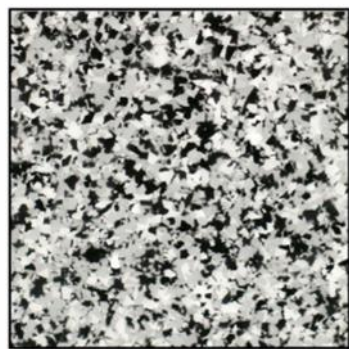

# Petra Chip System Color Selection Guide

Cloud

Glacier

Cappuccino

Earth

Nutmeg

Metallic Brown

Charcoal