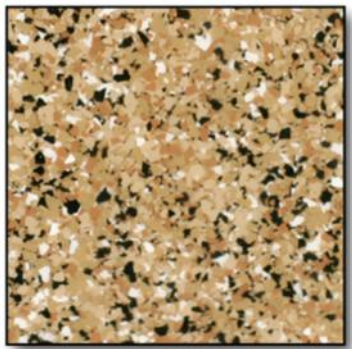

# Petra Chip System Color Selection Guide

Cloud

Glacier

Cappuccino

Earth

Nutmeg

Metallic Brown

Charcoal

Oceanside

Sahara

Almond

Serpentine

Indigo

**Distributed by:** Coatings Hub | (833) 3-COAT IT | [service@coatingshub.com](mailto:service@coatingshub.com) | [coatingshub.com](http://coatingshub.com)

Important: Colors shown are approximations only, final coating may vary.