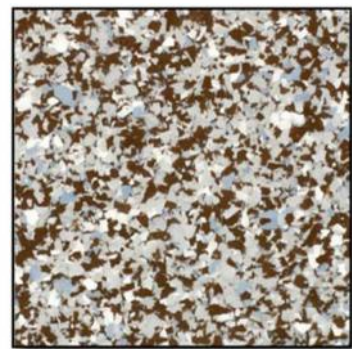

# Petra Chip System Color Selection Guide

Cloud

Glacier

Cappuccino

Earth

Nutmeg

Metallic Brown

Charcoal